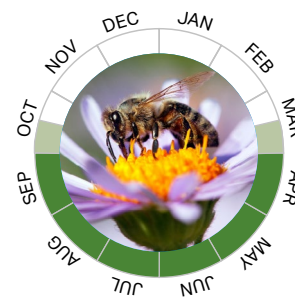

Ecology Survey Calendar

Bat Hibernation

Bat Activity

Winter Birds

Breeding Birds

Great Crested Newts

Reptiles

Wolvervoles

Hedgehogs

Insects

Dormice

Badgers

Crayfish

Otters

Phase 1 Habitat

Key