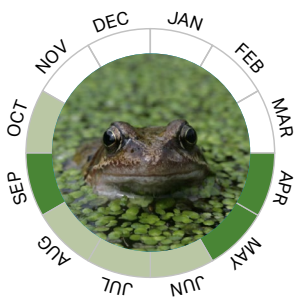

Ecology Survey Calendar

Bat Hibernation

Bat Activity

Winter Birds

Breeding Birds

Great Crested Newts

Reptiles

Wolvervoles

Hedgehogs

Insects

Dormice

Badgers

Crayfish

Otters

Phase 1 Habitat

Key