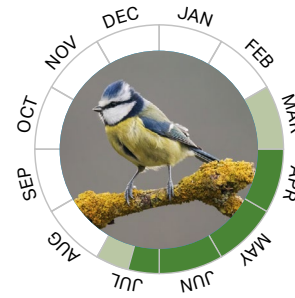

Ecology Survey Calendar

Bat Hibernation

Bat Activity

Winter Birds

Breeding Birds

Great Crested Newts

Reptiles

Wolvervoles

Hedgehogs

Insects

Dormice

Badgers

Crayfish

Otters

Phase 1 Habitat

Key