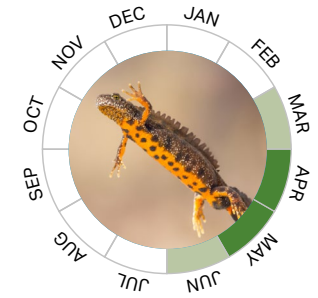

Ecology Survey Calendar

Bat Hibernation

Bat Activity

Winter Birds

Breeding Birds

Great Crested Newts

Reptiles

Wolvervoles

Hedgehogs

Insects

Dormice

Badgers

Crayfish

Otters

Phase 1 Habitat

Key