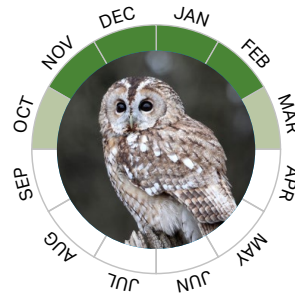

Ecology Survey Calendar

Bat Hibernation

Bat Activity

Winter Birds

Breeding Birds

Great Crested Newts

Reptiles

Wolvervoles

Hedgehogs

Insects

Dormice

Badgers

Crayfish

Otters

Phase 1 Habitat

Key