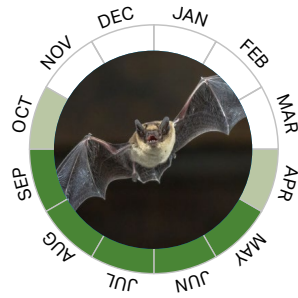

Ecology Survey Calendar

Bat Hibernation

Bat Activity

Winter Birds

Breeding Birds

Great Crested Newts

Reptiles

Wolvervoles

Hedgehogs

Insects

Dormice

Badgers

Crayfish

Otters

Phase 1 Habitat

Key