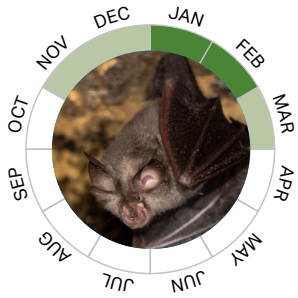

Ecology Survey Calendar

Bat Hibernation

Bat Activity

Winter Birds

Breeding Birds

Great Crested Newts

Reptiles

Wolvervoles

Hedgehogs

Insects

Dormice

Badgers

Crayfish

Otters

Phase 1 Habitat

Key